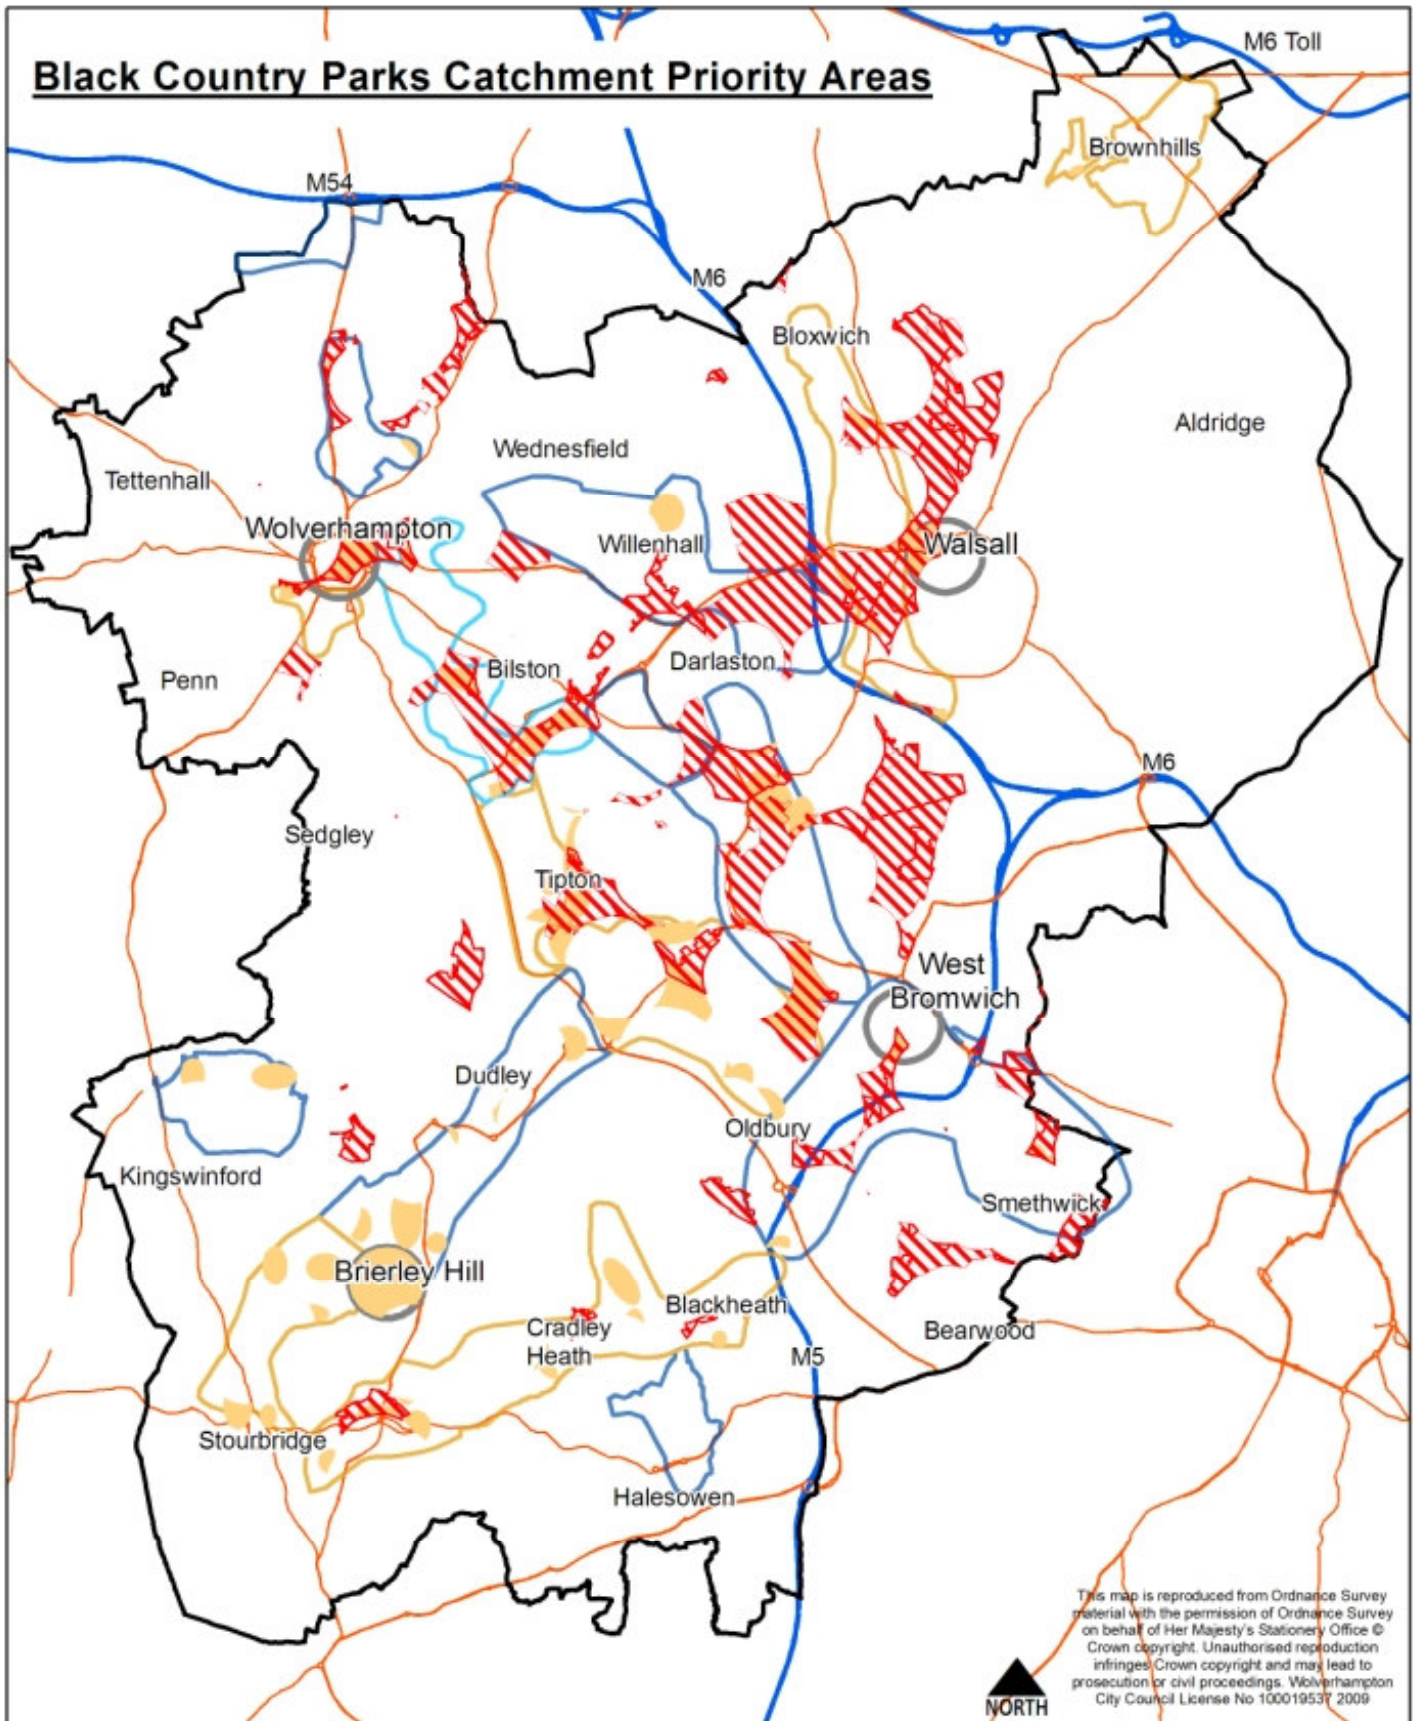

Black Country Parks Catchment Priority Areas

This map is reproduced from Ordnance Survey material with the permission of Ordnance Survey on behalf of Her Majesty's Stationery Office © Crown copyright. Unauthorised reproduction infringes Crown copyright and may lead to prosecution or civil proceedings. Wolverhampton City Council License No 100019537 2009

-  Existing Priority Areas
-  Priority Growth Areas
-  Primary A Roads
-  Motorway
-  High Quality Employment Led
-  Housing Led
-  Local Employment Led
-  Strategic Centres

A Joint Core Strategy for the Black Country