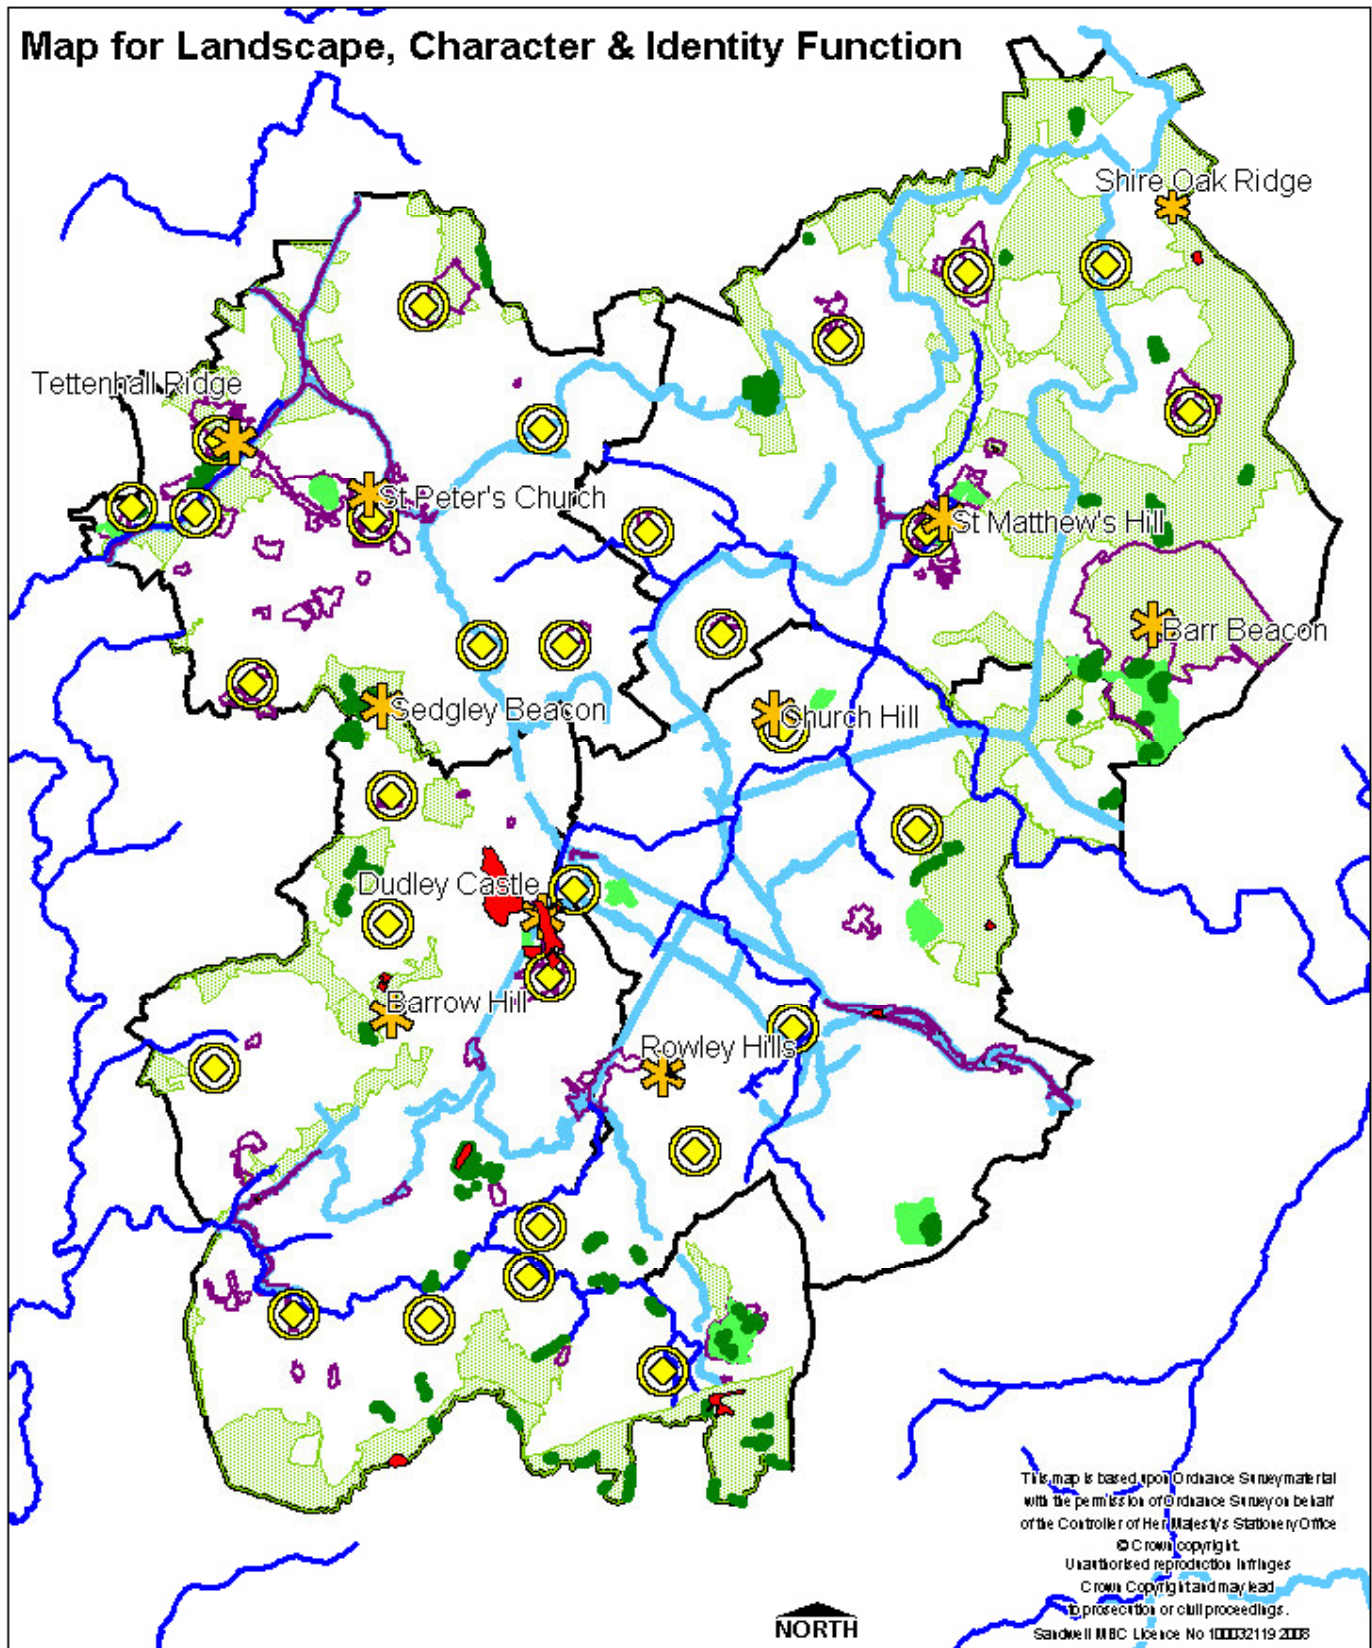

Map for Landscape, Character & Identity Function

- | | |
|--|--|
|  Rivers/other watercourses |  Historic Centre (Pre 1750) |
|  Canals |  Beacons |
|  Green Belt/Countryside Areas |  Registered Park |
|  Ancient Woodland |  Conservation Area |
|  Scheduled Ancient Monument | |