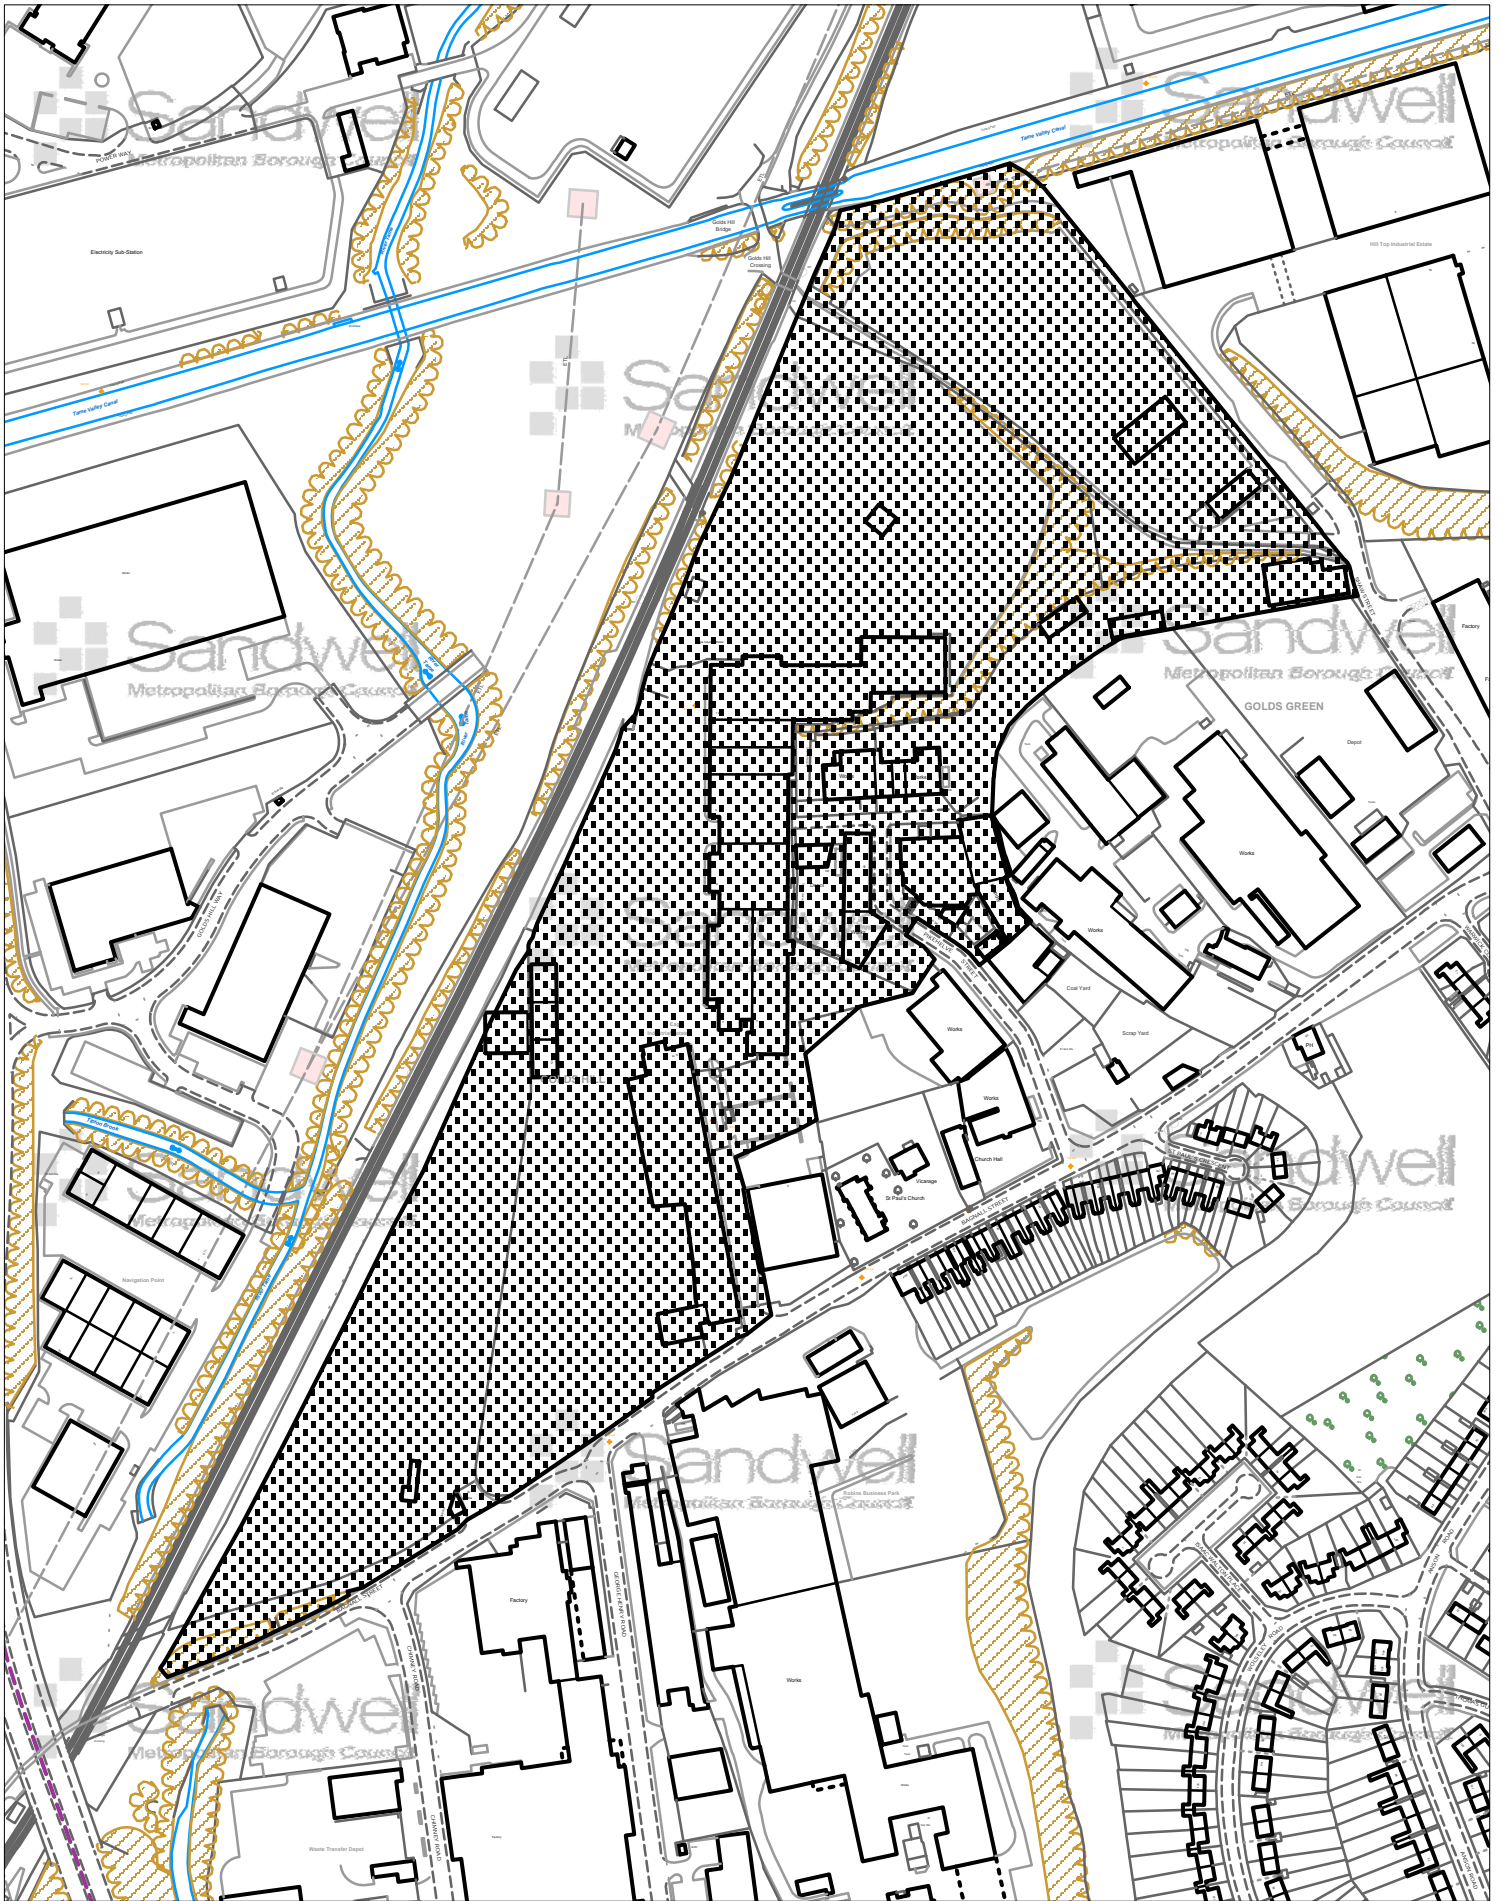

Proposal Map Changes - Addition

Strategic Waste Allocation
(Policy WM3 - Allocation WP2)

This map is reproduced from Ordnance Survey material with the permission of Ordnance Survey on behalf of the Controller of Her Majesty's Stationery Office.
© Crown copyright.
Unauthorised reproduction infringes Crown Copyright and may lead to prosecution or civil proceedings.
Sandwell M.B.C. Licence No 100032119 2009

Proposal Map Changes - Addition

Strategic Waste Allocation
(Policy WM3 - Allocation WP5)

This map is reproduced from Ordnance Survey material with the permission of Ordnance Survey on behalf of the Controller of Her Majesty's Stationery Office.

© Crown copyright.

Unauthorised reproduction infringes Crown Copyright and may lead to prosecution or civil proceedings.

Sandwell M.B.C. Licence No 100032119 2009