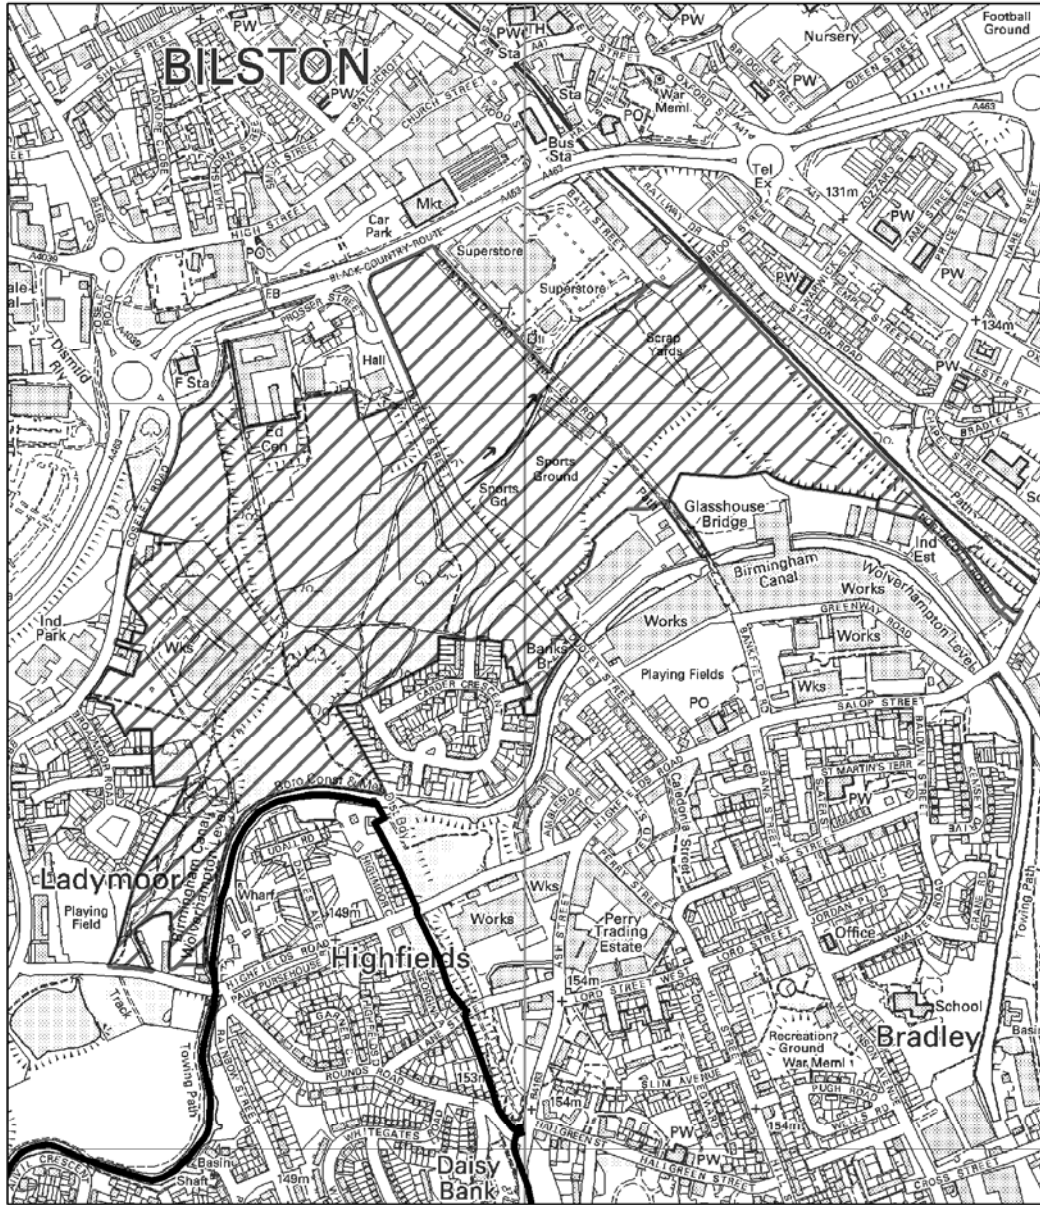

Proposal Map Changes - Deletion

Saved Policy S1
Bilston Urban Village